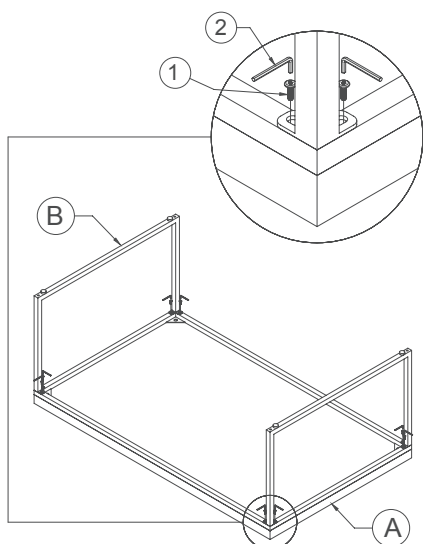

LOMBOK

ASSEMBLY INSTRUCTIONS

HARDWARE		
No	Description	Q'ty
1	Bolt Ø6*15 	12Pcs
2	Allen Key 	1Pcs

COMPONENT		
No	Description	Q'ty
A		1Pc
B		2Pcs
C		2Pcs

STEP 1

STEP 2

PRODUCT: ARIANNE-CT-NP-GRAPH

DESCRIPTION: COFFEE TABLE 125 X 75 X 50