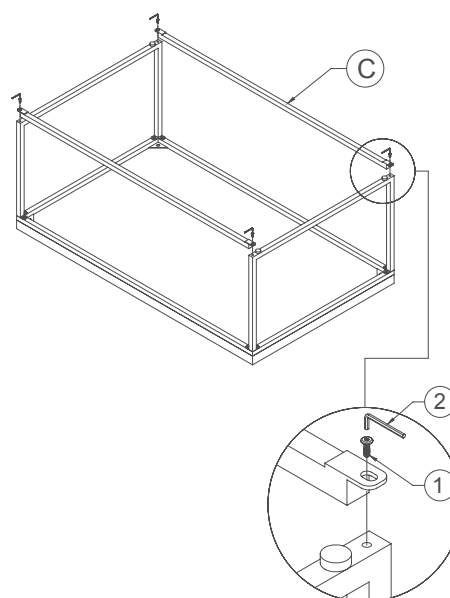

LOMBOK

ASSEMBLY INSTRUCTIONS

HARDWARE		
No	Description	Q'ty
1	Bolt Ø6*15 	12Pcs
2	Allen Key 	1Pcs

COMPONENT		
No	Description	Q'ty
A		1Pc
B		2Pcs
C		2Pcs

STEP 1

STEP 2

PRODUCT: ARIANNE-CT-NP-GRAPH

DESCRIPTION: COFFEE TABLE 125 X 75 X 50